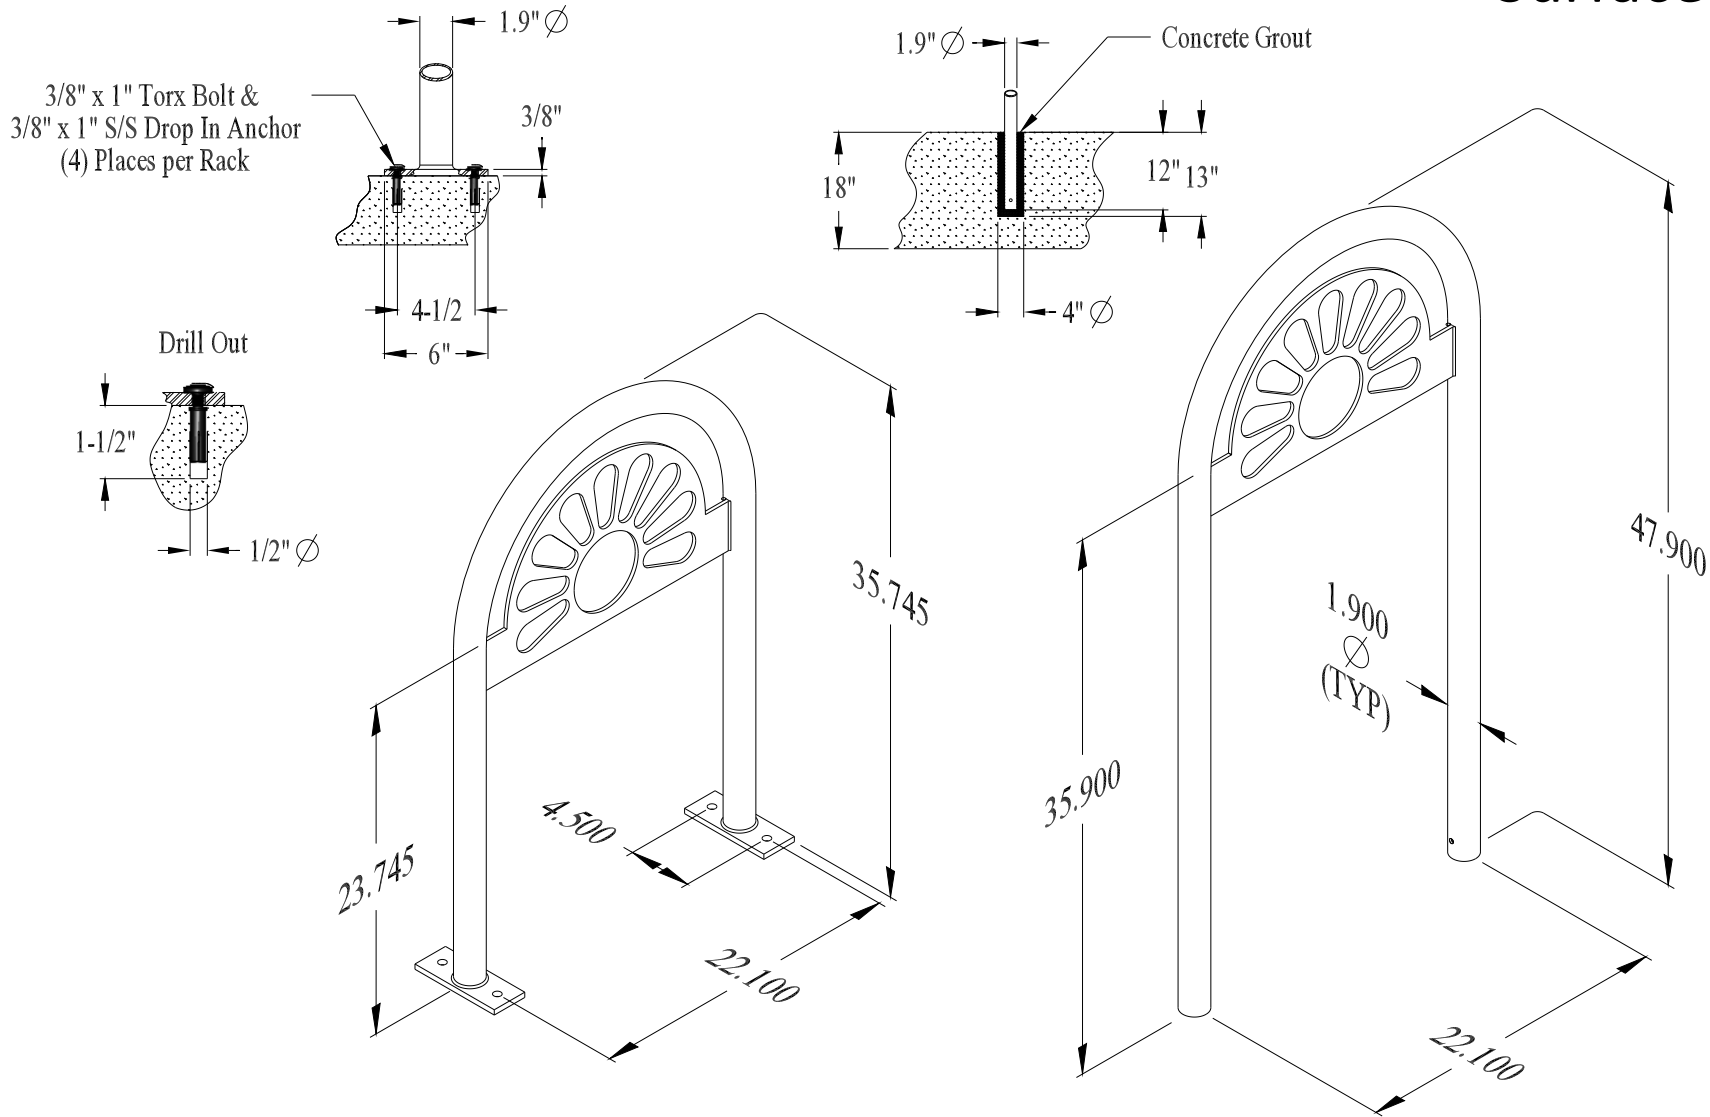

In Ground #12711
Surface #12130

Vintage {Madison} Racks
Surface Mount / In Ground Mount

SURFACE MOUNT

IN GROUND MOUNT

In Ground #12711
Surface #12130

Vintage {Madison} Racks
Surface Mount / In Ground Mount {Dims}